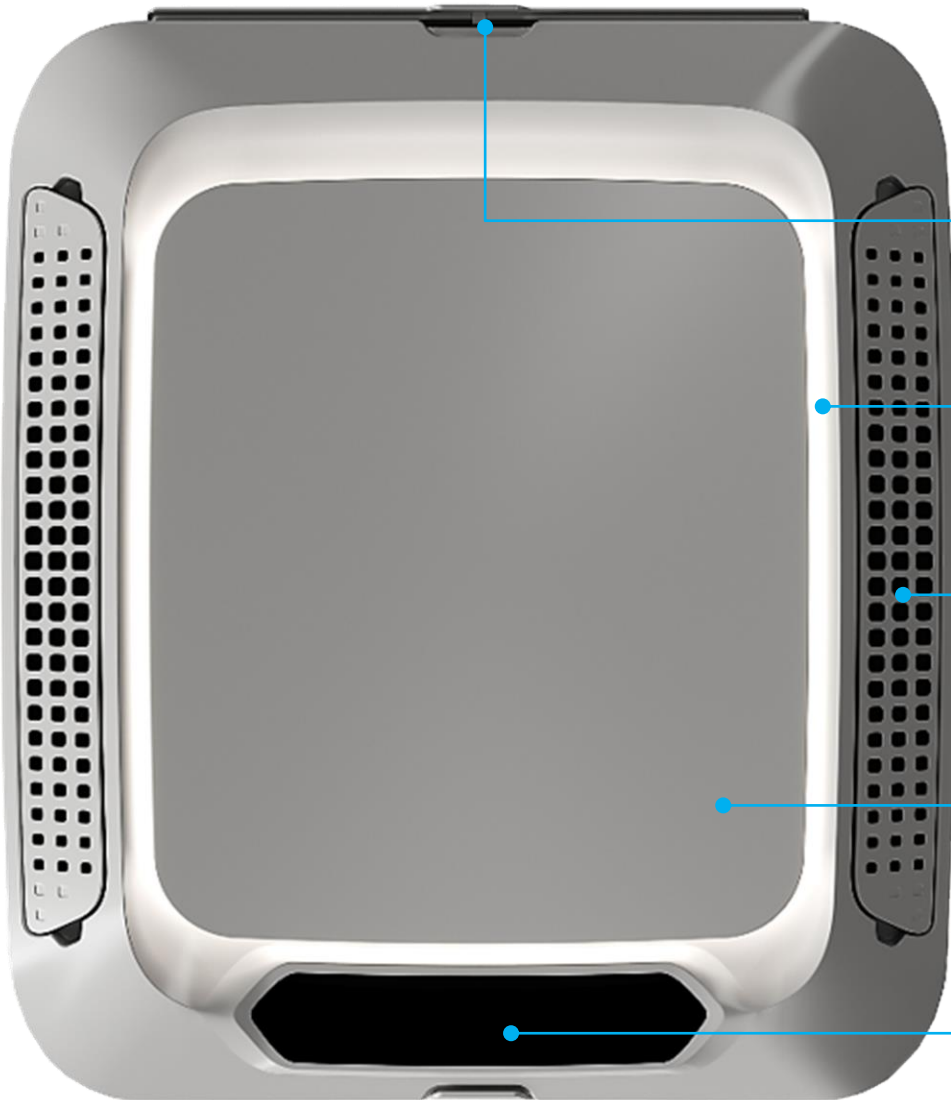

Plein-Aircon 12V
Air-Diffusers

Plein-Aircon 12V LIGHTBOX

LIGHTBOX, specially designed to return natural light from the porthole, radiates and diffuses white or blue light, the latter of which is ideal for night driving.

The app makes interaction with the product intelligent, simple and intuitive thanks to a dual connectivity possibility: Bluetooth and Wi-Fi.

LIGHTBOX, appositamente progettato per restituire la luce naturale dell'oblò, irradia e diffonde una luce bianca o blu, quest'ultima ideale per la guida notturna.

L'app rende l'interazione con il prodotto intelligente, semplice e intuitiva grazie alla doppia possibilità di connettività: Bluetooth e Wi-Fi.

Plein-Aircon 12V RINGLIGHT

RINGLIGHT features a customisable panel with a white or blue LED perimeter light.

 TOUCH DISPLAY

Plein-Aircon 12V BASIC

The precision and directional flexibility of the air is optimised, allowing distribution even vertically. Customisation is possible through the application of finishes and adhesive fabrics to the surface of the panel during installation.